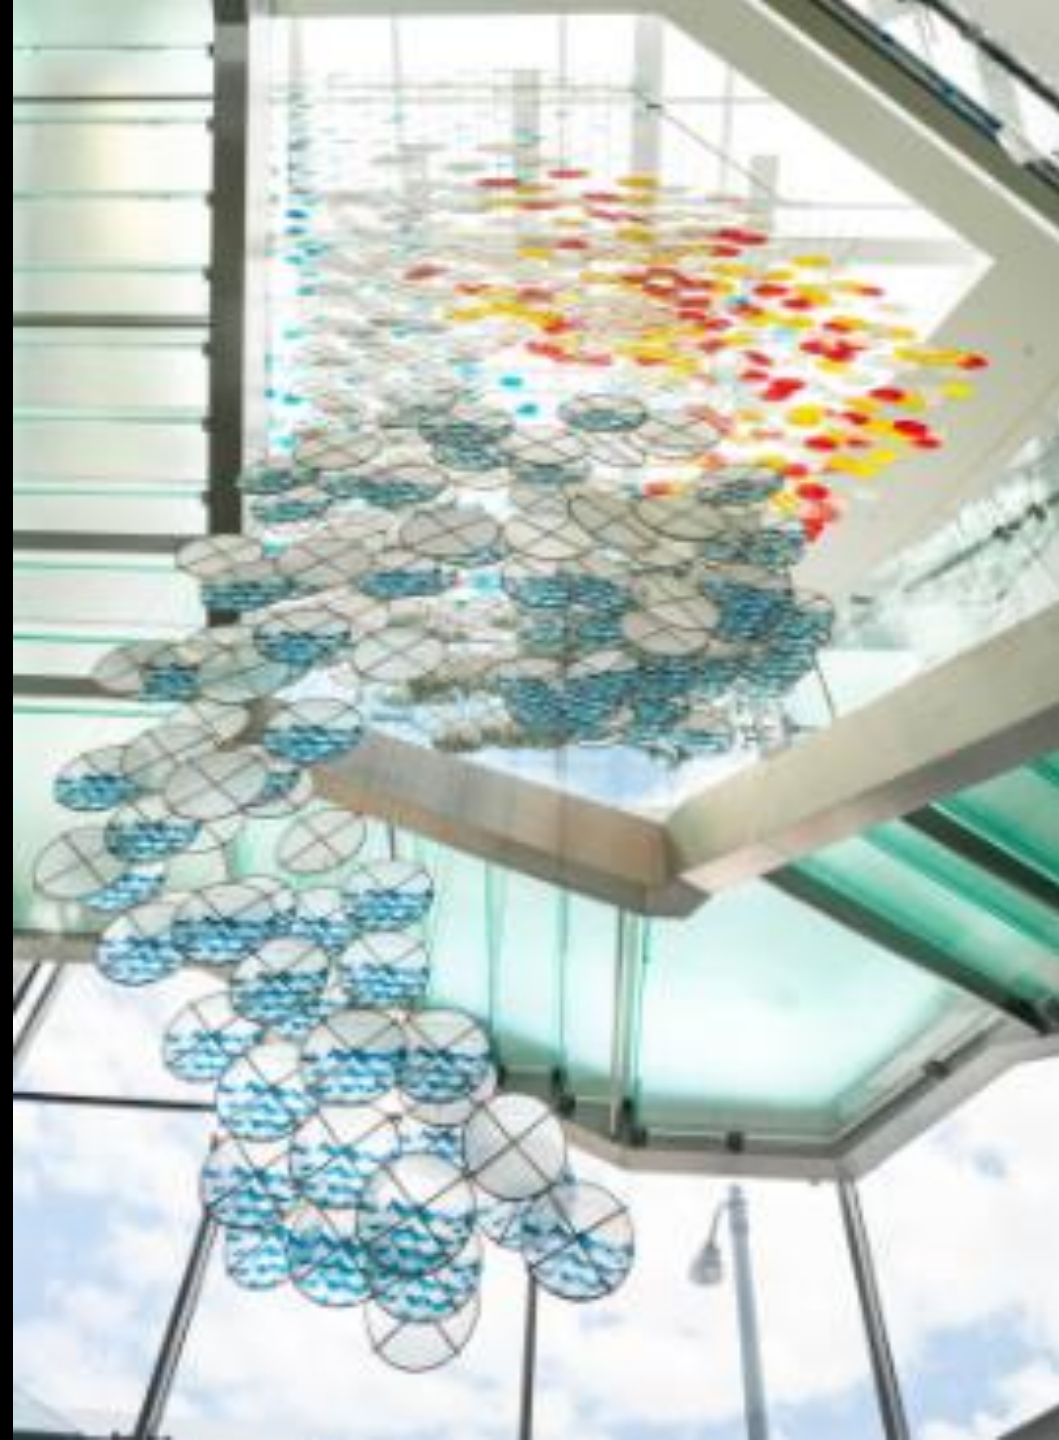

HANGING FEATURES